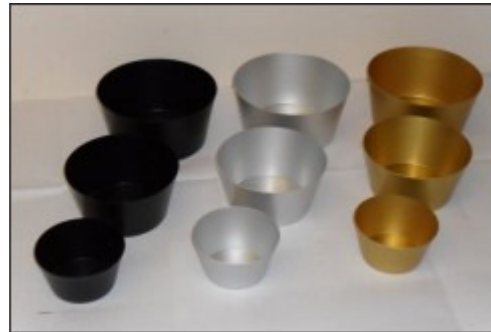

HIGH QUALITY ALUMINIUM PLANTERS

All planters are manufactured in Birmingham to a high specification using aluminium and then an anodised finish.

Prices start from £1.50

3 POT PLANTER & BASE
225mm x 50mm

LARGE PLANTER & SAUCER CSL0009/0010
215mm x 125mm deep

SMALL PLANTER CSL0006
115mm x 90mm deep

MEDIUM PLANTER CSL0007
160mm x 90mm

LARGE PLANTER (SHALLOW) CSL0011
215mm x 150mm deep (base 115mm)

LARGE PLANTER (DEEP) CSL0012
215mm x 180mm(base 115mm)

LARGE PLANTER (EXTRA SHALLOW) CSL00016
215mm x 90mm(base 115mm)

3 TAPER PLANTERS

CSL 0001 SMALL 90mm x 50mm(base 65mm)

CSL0002 MEDIUM 125mm x 65mm(base 100mm)

CSL0003 LARGE 150mm x 75mm(base 120mm)

DOG BOWL PLANTER
CSL0004 225mm x 50mm

XXL PLANTER
CSL 0017 420mm x 195mm(base 295mm)

Colours shown are standard anodised finishes. More colours are available on request.